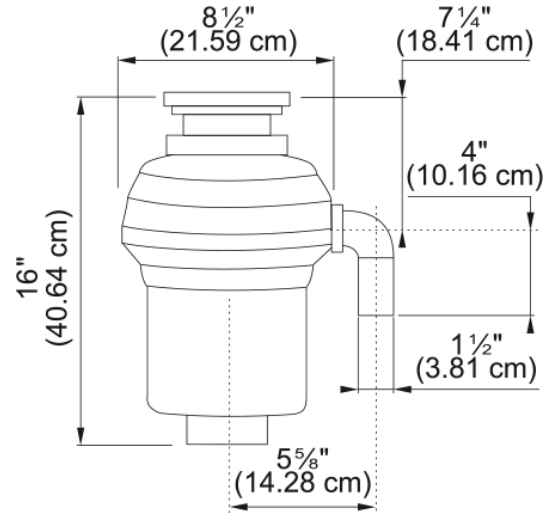

3/4 HP Food Waste Disposer - KWD75C1-EZ | 134.0255.898

Technical Data

Aspect

Product type Food waste disposer

Energy specifications

Voltage 110 V

Product identification

Product brand Kindred

Collection Disposer

Features

Horsepower 3/4 HP